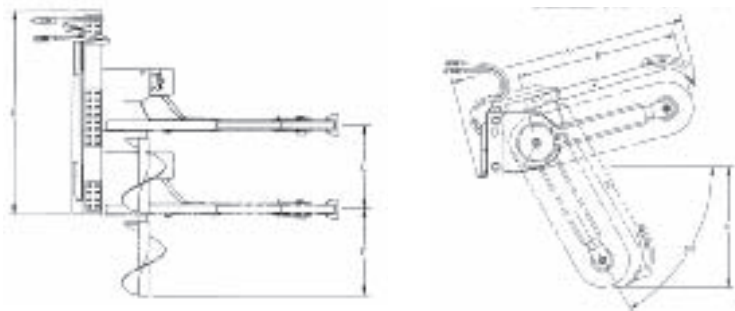

## Trenchers that really dig their work!

Tackle tough trenching jobs with one of six Bobcat Trencher models.

The LT112, LT213, LT313, LT405 and LT414 are designed and built specifically for Bobcat Loaders. That means versatile, reliable and cost-effective production as well as Bobcat warranty, parts and service support.

The LT112, LT213 and LT313 models feature manual side-shift with an optional hydraulic side-shift available on the LT213 and LT313. The LT405 and the LT414 feature hydraulic side-shift as a standard.

Description	Trencher LT112	Trencher MX112	Trencher LT213	Trencher LT313	Trencher LT414	Trencher LT405
<b>Operating weight (kg)</b>	279	256	329	444	556	689
<b>Shipping weight (kg)</b>	279	256	329	443	556	881
<b>Overall width (mm)</b>	914	777	1422	1422	1429	1651
<b>Overall length (mm)</b>	1542	1732	1880	2273	2642	2820
<b>Digging depth at 60° (mm)</b>	610	600	914	1220	1575	1219
<b>Trench width (mm)</b>	101-203	101-203	101-203	152-305	152-305	152-305
<b>Boom length (mm)</b>	1000	1000	1334	1664	2011	1600
<b>Auger clearance (mm)</b>	351-401	357-401	351-401	607-686	594-671	483
<b>Chain size (mm)</b>	42	42	42	50.8	50.8	50.8
<b>Flow range (l/min)</b>	34-57	49-76	42-68	57-83	98-151	98-151
<b>Max operating press. (bar)</b>	207	207	227	227	227	227
<b>Side shift (mm)</b>	409	-	587	587	554	660
<b>Compatible with loader / excavator</b>	MT52, 463	329, 331, 331E, 334, 335, 337, 341, 430, 435	553, S130, T140	S130, S150, S160, S175, S185, S205, S220, S250, S300, A300, T140, T180, T190	S160, S175H, S185H, S205H, S220H, S250H, S300H, A300H, T180H, T190H, T250H, T300H	S175H, S185H, S205H, S220H, S250H, S300H, A300H, T180H, T190H, T250H, T300H