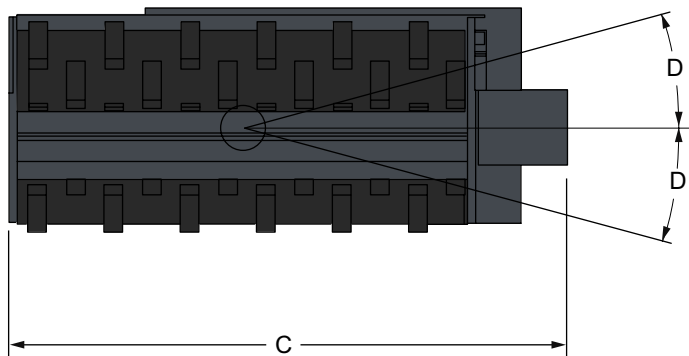

## Applications

- Construction
- Landscaping

	Item number	Compatible with loader
48in / 122cm vibratory roller with padded drum	7165403	S130, S150, S160, S175, S185, S205, T140, T190
48in / 122cm vibratory roller with smooth drum	7165404	S130, S150, S160, S175, S185, S205, T140, T190
73in / 183cm vibratory roller with padded drum	7165401	S205, S220, S250, S300, S330, S630, S650, S770, S850, A300, A770, T250, T300, T320, T650, T770, T870
73in / 183cm vibratory roller with smooth drum	7165402	S205, S220, S250, S300, S330, S630, S650, S770, S850, A300, A770, T250, T300, T320, T650, T770, T870
80in / 203cm vibratory roller with smooth drum	7165400	S250, S300, S330, S630, S650, S770, S850, A300, A770, T250, T300, T320, T650, T770, T870

## Weights and dimensions

	Operating weight (kg)	Shipping weight (kg)	Overall width (C) (mm)	Overall height (B) (mm)	Overall length (A) (mm)
48in / 122cm vibratory roller with padded drum	807	807	1537	643	968
48in / 122cm vibratory roller with smooth drum	811	811	1537	660	968
73in / 183cm vibratory roller with padded drum	993	993	2006	643	963
73in / 183cm vibratory roller with smooth drum	1002	1002	2006	660	963
80in / 203cm vibratory roller with smooth drum	1052	1052	2184	660	963

## Characteristics and performance

	Working width (mm)	Drum diameter (mm)	N° of pads	Oscillation (D) (±°)	Dynamic force (kN) at (l/min)	Frequency (vpm) at (l/min)
48in / 122cm vibratory roller with padded drum	1219	643	72	12	6461 at 75	2879 at 75
48in / 122cm vibratory roller with smooth drum	1219	660	0	12	6461 at 75	2879 at 75
73in / 183cm vibratory roller with padded drum	1854	643	102	7.5	6470 at 90	2882 at 90
73in / 183cm vibratory roller with smooth drum	1854	660	0	7.5	6470 at 90	2882 at 90
80in / 203cm vibratory roller with smooth drum	2032	660	0	7.5	6470 at 90	2882 at 90