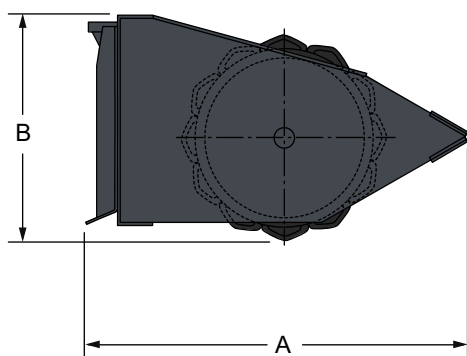

## Applications

- Construction
- Landscaping

	Item number	Compatible with loader
48in / 122cm vibratory roller with padded drum	7165403	S130, S150, S160, S175, S185, S205, T140, T190
48in / 122cm vibratory roller with smooth drum	7165404	S130, S150, S160, S175, S185, S205, T140, T190
73in / 183cm vibratory roller with padded drum	7165401	S205, S220, S250, S300, S330, S630, S650, S770, S850, A300, A770, T250, T300, T320, T650, T770, T870
73in / 183cm vibratory roller with smooth drum	7165402	S205, S220, S250, S300, S330, S630, S650, S770, S850, A300, A770, T250, T300, T320, T650, T770, T870
80in / 203cm vibratory roller with smooth drum	7165400	S250, S300, S330, S630, S650, S770, S850, A300, A770, T250, T300, T320, T650, T770, T870

## Weights and dimensions

	Operating weight (kg)	Shipping weight (kg)	Overall width (C) (mm)	Overall height (B) (mm)	Overall length (A) (mm)
48in / 122cm vibratory roller with padded drum	807	807	1537	643	968
48in / 122cm vibratory roller with smooth drum	811	811	1537	660	968
73in / 183cm vibratory roller with padded drum	993	993	2006	643	963
73in / 183cm vibratory roller with smooth drum	1002	1002	2006	660	963
80in / 203cm vibratory roller with smooth drum	1052	1052	2184	660	963

## Characteristics and performance

	Working width (mm)	Drum diameter (mm)	N° of pads	Oscillation (D) (±°)	Dynamic force (kN) at (l/min)	Frequency (vpm) at (l/min)
48in / 122cm vibratory roller with padded drum	1219	643	72	12	6461 at 75	2879 at 75
48in / 122cm vibratory roller with smooth drum	1219	660	0	12	6461 at 75	2879 at 75
73in / 183cm vibratory roller with padded drum	1854	643	102	7.5	6470 at 90	2882 at 90
73in / 183cm vibratory roller with smooth drum	1854	660	0	7.5	6470 at 90	2882 at 90
80in / 203cm vibratory roller with smooth drum	2032	660	0	7.5	6470 at 90	2882 at 90