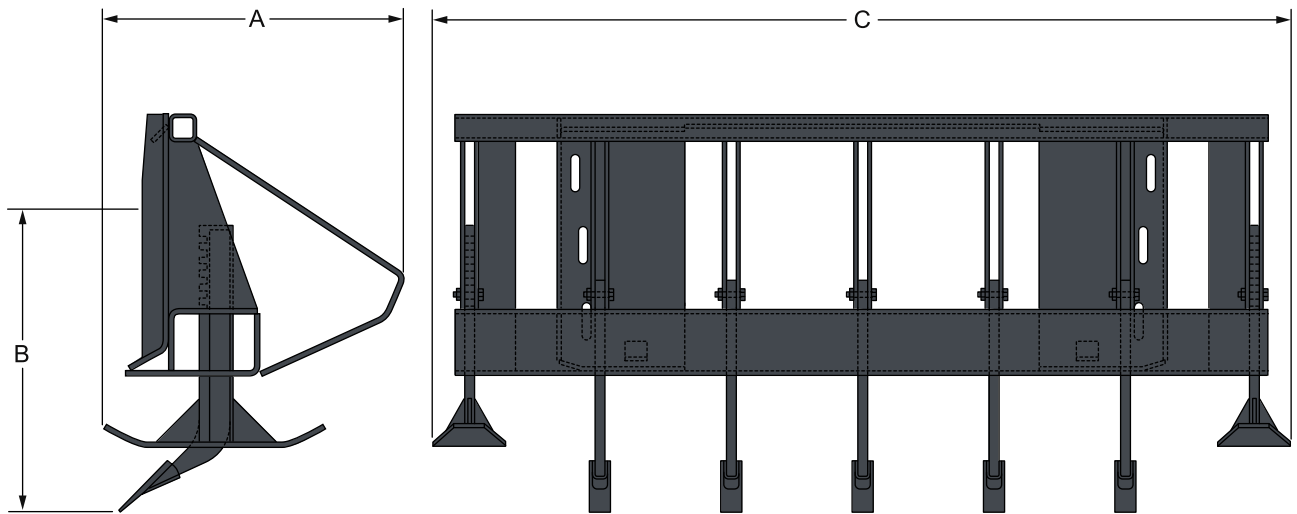

Bobcat®

ATTACHMENTS
SCARIFIER

One Tough Animal™

SCARIFIER – SPECIFICATIONS

Main features

- Scarifier includes two depth guides and five teeth.
- Adjustable depth skids for presetting digging depth.
- Prepares hard-pack ground for digging or landscaping.
- Standard five-tooth unit with additional teeth available.
- Bob-Tach™ mounted for easy attachment changes.
- Rips light asphalt for removal.

Applications

- Landscaping
- Construction

	Item number	Compatible with loader
Scarifier	6563526	S130, S150, S160, S175, S185, S205, S220, S250, S300, S330, S630, S650, S770, A770, T110, T140, T190, T650

Weights and dimensions

	Operating weight (kg)	Shipping weight (kg)	Overall Width (C) (mm)	Overall Height (B) (mm)	Overall length (A) (mm)
Scarifier	160	160	1525	650	600

Characteristics and performance

	Number of Teeth	Maximum Dig Depth (approximate)
Scarifier	5	152