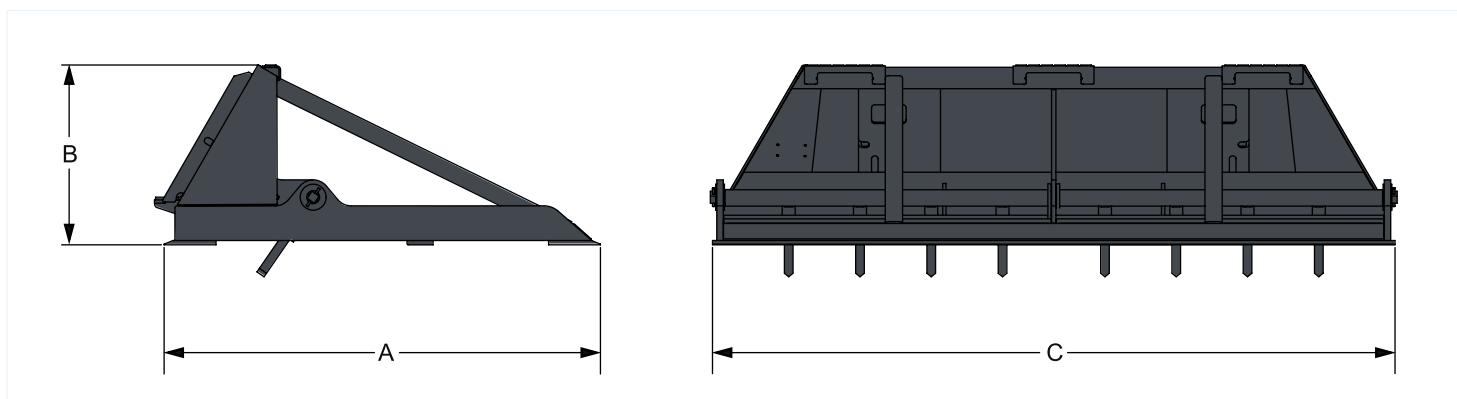

Bobcat®

**ATTACHMENTS
LANDPLANE**

One Tough Animal™

LANDPLANE – SPECIFICATIONS

Main features

- Allows controlled grading and leveling in both forward and reverse directions
- Can be used like a bucket to transport material on site
- Peels and removes sod
- Scarifier breaks up hard ground
- Sorts unwanted debris from soil
- Pulverizes soil clods
- Aerates soil for seeding and sodding
- Bi-directional operation

Applications

- Landscaping

	Item number	Compatible with loader	Compatible with telescopic
48 inch (122 cm) Deluxe Landplane	6907173	MT55, S70, S100, T110	T2250
78 inch (198 cm) Deluxe Landplane	6906115	S130, S150, S160, S175, S185, S205, S220, S250, S300, S330, S630, S650, S770, A300, A770, T190, T250, T300, T650, T770	

Weights and dimensions

	Operating weight (kg)	Shipping weight (kg)	Overall Width (C) (mm)	Overall Height (B) (mm)	Overall Length (A) (mm)
48 inch (122 cm) Deluxe Landplane	177	191	1220	523	523
78 inch (198 cm) Deluxe Landplane	318	340	2007	531	1309

Characteristics and performance

	Working Depth (mm)	Cutting Edge (mm x mm)
48 inch (122 cm) Deluxe Landplane	76	12.7 x 102
78 inch (198 cm) Deluxe Landplane	89	12.7 x 152

Specifications and design are subject to change without notice. Pictures of Bobcat products may show other than standard equipment.