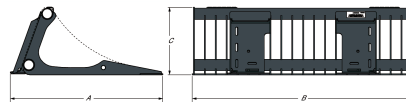

Separates unwanted materials like rocks from finer material

Compatibility

Description	Item number	Compatible with loader
Skeleton Bucket 157 cm	7185941	S100, T110-E, S630-E, S650-E, T650-E, S510-E, S530-E, S550-E, S570-E, S590-E, A770-E, S770-E, T770-E, S850-E, T870-E, S450-E, T450-E, S630-E2, S650-E2, T650-E2, S770-E2, T770-E2, A770-E2, S850-E2, T870-E2, S550-E2, S570-E2, S590-E2, T590-E2, S450-B, S630-B, S650-B, S770-B, S850-B, T110-B, T650-B, T770-B, T870-B, A770-B
Skeleton Bucket 174 cm	7185943	S630-E, S650-E, T650-E, S770-E, S510-E, S530-E, S550-E, S570-E, S590-E, A770-E, T770-E, S850-E, T870-E, S450-E, T450-E, S630-E2, S650-E2, T650-E2, S770-E2, T770-E2, A770-E2, S850-E2, T870-E2, S550-E2, S570-E2, S590-E2, T590-E2, S450-B, S630-B, S650-B, S770-B, S850-B, T650-B, T770-B, T870-B, A770-B
Skeleton Bucket 192 cm	7185945	T870-E, S850-E, S630-E, S650-E, T650-E, S770-E, T770-E, A770-E, S630-E2, S650-E2, T650-E2, S770-E2, T770-E2, A770-E2, S850-E2, T870-E2, S630-B, S650-B, S770-B, S850-B, T650-B, T770-B, T870-B, A770-B
Skeleton Bucket 209 cm	7185947	S630-E, T870-E, S850-E, S650-E, T650-E, S770-E, T770-E, A770-E, S630-E2, S650-E2, T650-E2, S770-E2, T770-E2, A770-E2, S850-E2, T870-E2, S630-B, S650-B, S770-B, S850-B, T650-B, T770-B, T870-B, A770-B

Weights and Dimensions

Description	Item number	Shipping weight (kg)	Operating weight (kg)	Overall length (A) (mm)	Overall width (B) (mm)	Overall height (C) (mm)
Skeleton Bucket 157 cm	7185941	258.0	258.0	1197.0	1572.0	520.0
Skeleton Bucket 174 cm	7185943	281.0	281.0	1197.0	1743.0	520.0
Skeleton Bucket 192 cm	7185945	303.0	303.0	1197.0	1915.0	520.0
Skeleton Bucket 209 cm	7185947	325.0	325.0	1197.0	2086.0	520.0