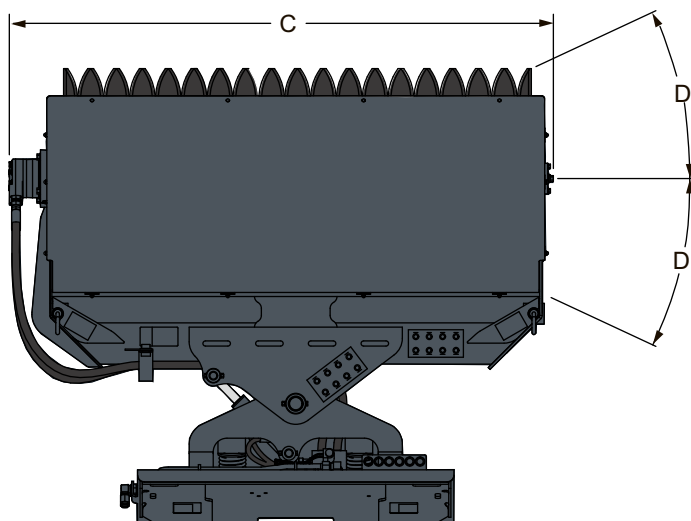

Angle broom | Attachments

Standard features

- Sweep flush to a curb or wall on right side
- Adjust the broom angle with fingertip controls on a cab-mounted attachment control kit (sold separately)
- 48-inch broom has 3-position manual angle
- High-torque motor for heavy material
- Proven, replaceable wafer bristles
- Storage stands eliminate bristle distortion when not in use.
- Polypropylene bristle material for long life.

Applications

- Municipal jobs
- Construction

	Item number	Compatible with loader	Compatible with telescopic
Angle broom 48 inch / 122 cm	6907000	MT55, S70	T2250
Angle broom 68 inch / 173 cm	6905805	S100, S130, S150, S160, S175, S185, S205, S220, S250, S300, S330, S630, S650, S770, A770, T140, T190, T650, T770	2556, 2566, 3571, 3571L, 35120L, 35120SL
Angle broom 84 inch / 213 cm	6905806	S150, S160, S175, S175H, S185, S185H, S205, S205H, S220, S250, S300, S330, S630, S650, S770, S850, A300, A770, T190, T190H, T250, T300, T320, T650, T770, T870	

Weights and dimensions

	Operating weight (kg)	Shipping weight (kg)	Overall width (C) (mm)	Overall height (B) (mm)	Overall length (A) (mm)
Angle broom 48 inch / 122 cm	118	132	1395	580	1190
Angle broom 68 inch / 173 cm	390	417	2009	879	1680
Angle broom 84 inch / 213 cm	428	472	2416	879	1680
Angle broom 84 inch / 213 cm (telescopic)	440	484	2451	884	1745

Characteristics and performance

	Sweeping width straight (mm)	Sweeping width fully angled (mm)	Bristle diameter (mm)	Number of bristle sections (zigzag - straight)	Degree of angle (D) (°)	Flow range (l/min)
Angle broom 48 inch / 122 cm	1219	1055 @ 30°	543	23 - 4	± 30 (manual)	30 - 50
Angle broom 68 inch / 173 cm	1727	1600 @ 25°	813	33 - 2	± 25 (hydr. cyl.)	30 - 68
Angle broom 84 inch / 213 cm	2134	1956 @ 25°	813	48 - 2	± 25 (hydr. cyl.)	57 - 106
Angle broom 84 inch / 213 cm (telescopic)	2134	1956 @ 25°	813	48 - 2	± 25 (hydr. cyl.)	57 - 106