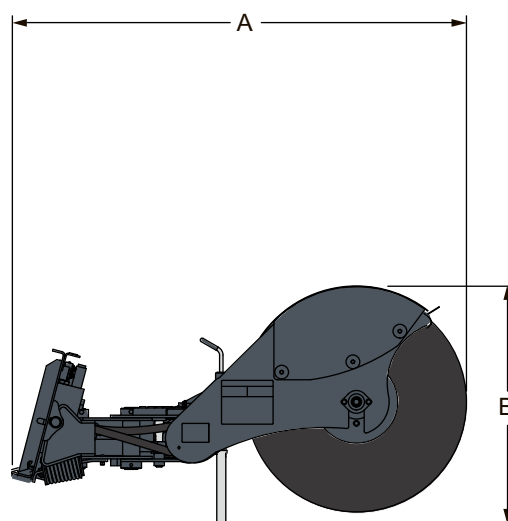

Angle broom | Attachments

Standard features

- Sweep flush to a curb or wall on right side
- Adjust the broom angle with fingertip controls on a cab-mounted attachment control kit (sold separately)
- 48-inch broom has 3-position manual angle
- High-torque motor for heavy material
- Proven, replaceable wafer bristles
- Storage stands eliminate bristle distortion when not in use.
- Polypropylene bristle material for long life.

Applications

- Municipal jobs
- Construction

	Item number	Compatible with loader	Compatible with telescopic
Angle broom 48 inch / 122 cm	6907000	MT55, S70	T2250
Angle broom 68 inch / 173 cm	6905805	S100, S130, S150, S160, S175, S185, S205, S220, S250, S300, S330, S630, S650, S770, A770, T140, T190, T650, T770	2556, 2566, 3571, 3571L, 35120L, 35120SL
Angle broom 84 inch / 213 cm	6905806	S150, S160, S175, S175H, S185, S185H, S205, S205H, S220, S250, S300, S330, S630, S650, S770, S850, A300, A770, T190, T190H, T250, T300, T320, T650, T770, T870	

Weights and dimensions

	Operating weight (kg)	Shipping weight (kg)	Overall width (C) (mm)	Overall height (B) (mm)	Overall length (A) (mm)
Angle broom 48 inch / 122 cm	118	132	1395	580	1190
Angle broom 68 inch / 173 cm	390	417	2009	879	1680
Angle broom 84 inch / 213 cm	428	472	2416	879	1680
Angle broom 84 inch / 213 cm (telescopic)	440	484	2451	884	1745

Characteristics and performance

	Sweeping width straight (mm)	Sweeping width fully angled (mm)	Bristle diameter (mm)	Number of bristle sections (zigzag - straight)	Degree of angle (D) (°)	Flow range (l/min)
Angle broom 48 inch / 122 cm	1219	1055 @ 30°	543	23 - 4	± 30 (manual)	30 - 50
Angle broom 68 inch / 173 cm	1727	1600 @ 25°	813	33 - 2	± 25 (hydr. cyl.)	30 - 68
Angle broom 84 inch / 213 cm	2134	1956 @ 25°	813	48 - 2	± 25 (hydr. cyl.)	57 - 106
Angle broom 84 inch / 213 cm (telescopic)	2134	1956 @ 25°	813	48 - 2	± 25 (hydr. cyl.)	57 - 106